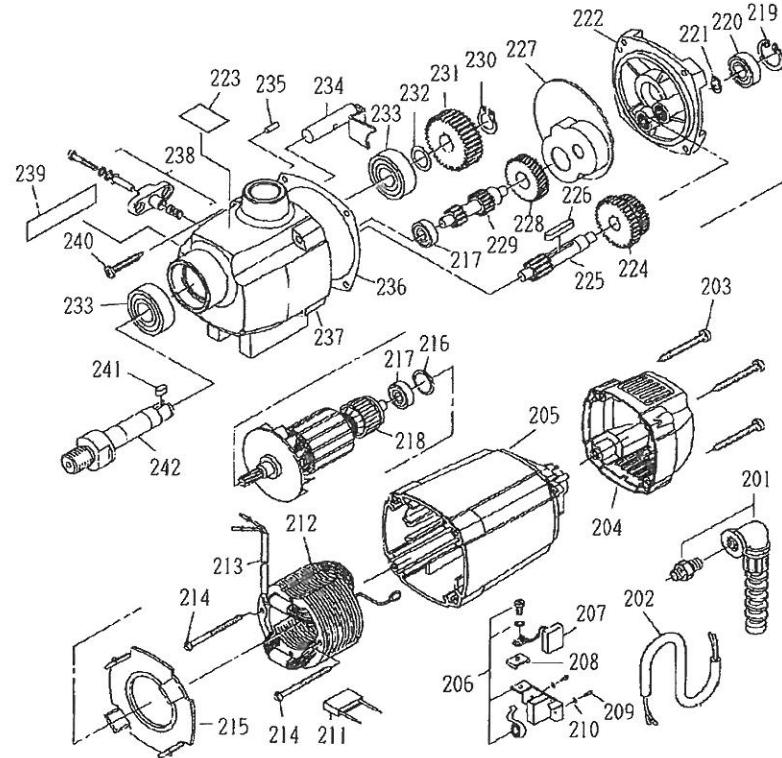

10 ATRA ACE WA-5000 MOTOR ASSEMBLY AND PARTS LIST

⚠ WARNING

The illustration is for information only. Users should never disassemble parts. Contact the sales agent from whom you purchased the tool or an authorized dealer should the tool need service, repair or replacement of parts.

No.	Part No.	Part Name	Q'ty	Price
201	TQ06824	Cord Protector	1	
202	TQ06843	Connecting Cable	1	
203	TQ06819	Self Tapping Screw HC4.8 X 38	4	
204	TQ06818	Cap	1	
205	TQ06850	Motor Housing	1	
206	TB05193	Brush Holder Ass'y	1set	
207	TB05187	Carbon Brush Ass'y	1set	
208	TQ06838	Contact Washer	1	
209	TQ06828	Screw ZM4 X 12	2	
210	TQ06820	Spring Washer B4	2	
211	TQ06851	Condenser	1	
212	TB07200	Stator Ass'y (115V)	1set	
213	TB07201	Stator Ass'y (230V)	1set	
214	TQ06852	Insulating Tubing	1	
215	TQ06849	Self Tapping Screw HC3.9 X 60	2	
216	TQ06848	Air Guiding Ring	1	
217	TQ06839	O-Ring 22 X 2.5	1	
218	TP00468	Ball Bearing 608ZZ	2	
219	TB07202	Armature Ass'y (115V)	1set	
220	TB07203	Armature Ass'y (230V)	1set	
221	TP01036	Internal Retaining Ring C28	1	
222	TP00498	Ball Bearing 6001ZZ	1	

No.	Part No.	Part Name	Q'ty	Price
221	TP06390	External Retaining Ring C11	1	
222	TB05479	Bearing Bracket Ass'y	1set	
223	TQ10648	Label Caution Change	1	
224	TQ07076	Gear Block 34/40Z	1	
225	TQ07075	Pinion Shaft 13Z	1	
226	TQ07077	Key AS X 5 X 28	1	
227	TQ06825	Grease Chamber	1	
228	TQ07069	Intermediate Gear 34Z	1	
229	TQ07070	Pinion Shaft 11/11Z	1	
230	CP04989	External Retaining Ring C15	1	
231	TQ07073	Spindle Gear 45Z	1	
232	TQ07074	Filling Washer 15 X 22 X 0.2	1	
233	TQ06830	Ball Bearing 6203LLU	2	
234	TB05399	Coupling Bolt Ass'y	1set	
235	TQ06842	Notched Pin 4 X 12	1	
236	TQ06844	Gear Case Seal	1	
237	TB05478	Gear Case Ass'y	1set	
238	TB05398	Gear Changer Ass'y	1set	
239	TQ10647	Label Change Knob	1	
240	TQ06840	Self Tapping Screw HC4.8 X 50	4	
241	TQ07072	Key AS X 5 X 12	1	
242	TQ07071	Spindle	1