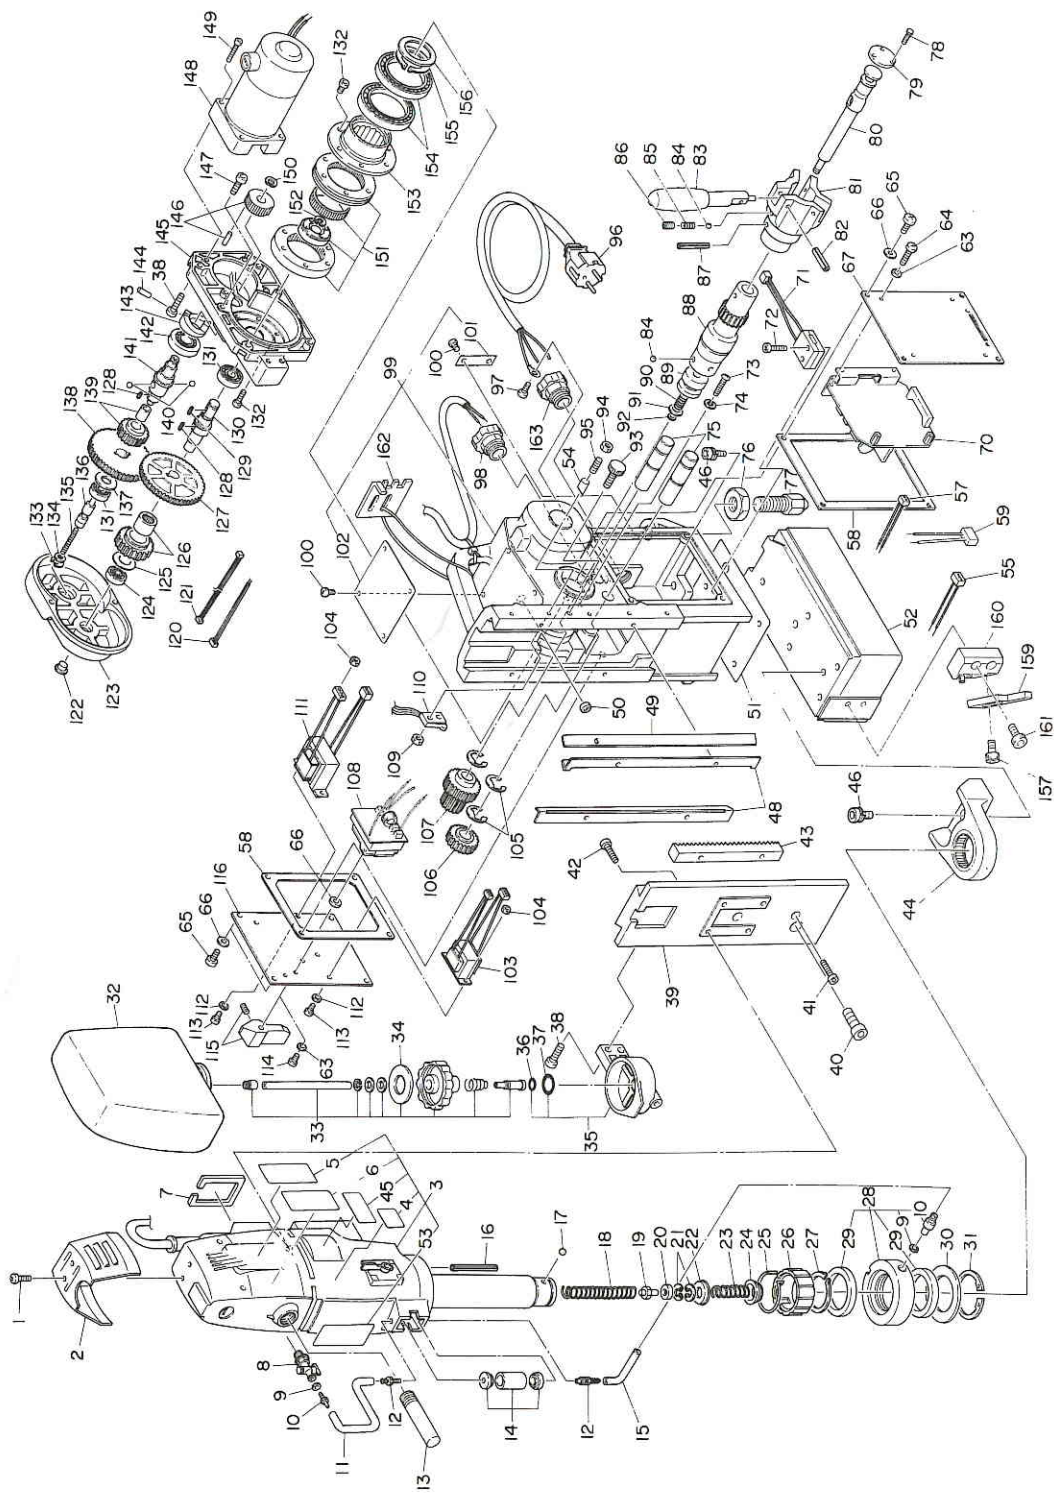

ATRA ACE QA-6500 (220-240V) ASSEMBLY AND PARTS LIST

The parts numbers with () are included in the Ass'y parts written above them.

No.	Part No.	Part Name	Q'ty	Price
122	TQ01962	Collar Cap K-100 16CSBL	1	
123	TQ01910	Gear Box Cover	1	
124	TQ01924	Ball Bearing 688ZZ	1	
125	TQ01926	Washer 10.2X20X0.6	1	
126	TQ01360	Spur Gear 30 M1 Ass'y	1 set	
127	TQ02435	Spur Gear 70 M1 B	1	
128	TQ01913	Parallel Key 4X4X7 Both ends round	2	
129	TQ10130	Parallel Key 3X3X10 Both ends round	1	
130	TQ01923	Gear Shaft B	1	
131	TQ01916	Ball Bearing 6801ZZ	2	
132	TP04715	Hex. Socket Head Cap Screw 4X8	12	
133	TQ01920	Internal Retaining Ring RTW-9	1	
134	TQ01912	Spring Stopper	1	
135	TQ01911	Spring 0.6X3X35	1	
136	TQ01919	Spur	1	
137	TQ01963	Washer 14.5X25X0.6	1	
138	TQ02434	Spur Gear 70M1A	1	
139	TB01358	Clutch Gear Sub Ass'y	1 set	
140	TP15428	Ball 5 φ	2	
141	TQ01915	Gear Shaft A	1	
142	TQ01917	Ball Bearing 6803ZZ	1	
143	TQ01918	Shift Ring	1	
144	TQ01960	Roll Pin 4X22	1	
145	TQ01909	Gear Box	1	
146	TB01356	Spur Gear 41 Ass'y	1 set	
147	TP04197	Hex. Socket Head Cap Screw 6X30	2	
148	TB02352	Motor Assy	1 set	
-	(TB00599)	Carbon Brush Ass'y (Feed Motor)	1 set	
149	TP18619	Hex. Socket Head Cap Screw 4X30	4	
150	TQ01961	Grip Ring GS-8	1	
151	TB00510	Harmonic Ass'y	1 set	
152	TP12328	External Retaining Ring STW-9	1	
153	TQ01952	Clutch	1	
154	TQ00725	Ball Bearing 6809ZZ	2	
155	TP17384	External Retaining Ring C-32	1	
156	TP14412	Retainer Stopper	1	
157	TP01945	Hex. Socket Head Cap Screw 5X12	1	
159	TQ04949	Blade	1	
160	TB03863	Blade base 65 Ass'y	1 set	
161	TP14178	Hex. Socket Head Cap Screw 6X10	2	
162	TQ04952	Chip stopper	1	