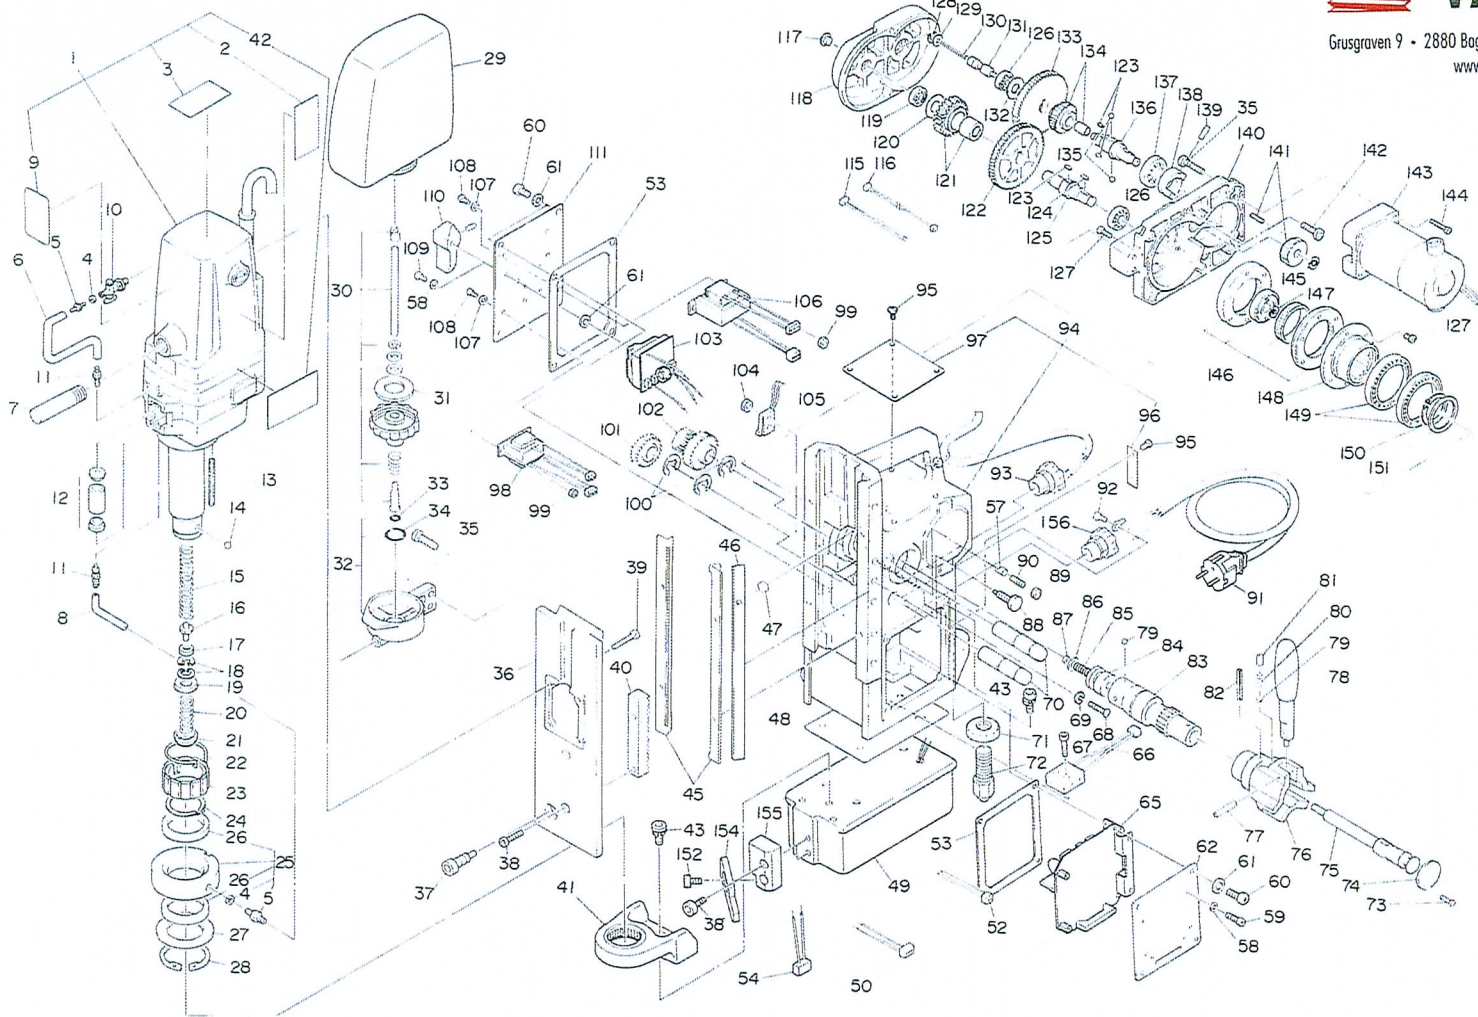

ATRA ACE QA-4000 (220-240V) ASSEMBLY AND PARTS LIST

HANS JØRGENSEN
VÆRKTØJ A/S

Grusgroven 9 • 2880 Bogsværd • Tel +45 4444 2400 • Fax +45 4444 0833
www.hajo.dk • e-mail: hajo@hajo.dk

The parts numbers with ( ) are included in the Ass'y parts written above them.

No.	Part No.	Part Name	Q'ty	Price
1	TB04075	Drill Motor Sub Ass'y B	1 set	
-	(TB00598)	Carbon Brush Ass'y	1 set	
2	TQ05065	Label insertion	1	
3	(TQ05066)	Label Caution Cutter	1	
9	(TQ05064)	Label mounting the Cutter	1	
42	(TQ05063)	Label lubrication	1	
4	CP21947	Packing S-4.7X8X0.8	2	
5	TP14500	Hose Nipple	2	
6	TB01098	Tube 4X7X3000 Ass'y	1 set	
7	TB02534	Side Handle Ass'y	1 set	
8	TB01098	Tube 4X7X3000 Ass'y	1 set	
10	TP14495	P-Valve PT1/8	1	
11	TQ00672	Dropper Nipple	2	
12	TB00503	Oil Dropper Ass'y	1 set	
13	TP03261	Spring Pin 4X26AW	1	
14	TB01672	Ball 5/16 Ass'y	1 set	
15	TP15998	Spring 1.6X16.2X120	1	
16	TQ01895	Pilot Spacer	1	
17	TP15848	Spacer 10.5X19X5	1	
18	TP13905	Internal Retaining Ring RTW19	2	
19	TB01348	Washer Ass'y	1 set	
20	TQ01898	Spring 0.8X12X31	1	
21	TB01349	Push Ring Ass'y	1 set	
22	TQ01896	Rotating Spring	1	
23	TP01897	Sleeve	1	
24	TP15239	External Retaining Ring C-28	1	
25	TB00713	Oil Ring Ass'y	1 set	
26	(TP14499)	Oil Seal GD 38X48X4	2	
27	TP12773	Washer 38.5X54X1	1	
28	TP14969	External Retaining Ring ISTW-38	1	
29	TQ04779	Oil Tank	1	
30	TB03785	Cap Ass'y	1 set	
31	(TQ00701)	Packing Cap	1	
32	TB01380	Oil Tank Bracket Sub Ass'y	1 set	
33	(TP11994)	O-Ring P-4	1	
34	(CP20180)	O-Ring P-18	1	
35	TP03086	Hex. Socket Head Cap Screw 6X20	6	
36	TQ01899	Slide Board	1	
37	TP14717	Hex. Socket Head Cap Screw 10X20	1	
38	TP14718	Hex. Socket Head Cap Screw 6X10	2	
39	TP08013	Hex. Socket Head Cap Screw 5X25	4	
40	TP15111	Rack	1	
41	TB02694	Bracket Ass'y	1 set	
43	TQ03344	Hex. Socket Head Cap Screw 8X20 with Spring Washer	6	
45	TP12777	Slide Plate	2	
46	TQ01905	Gib	1	
47	TQ00394	Seal Bushing	1	
48	TQ01928	Packing Pole	1	
49	TB02687	Square Pole Ass'y	1 set	
50	TB00578	H Cord Ass'y	1 set	
52	TB00577	F Cord Ass'y	1 set	
53	TQ01933	Packing Body	2	
57	TQ04783	Supporter	5	
58	TQ00258	Seal Washer M4	6	
59	TQ01526	Pan Head Screw 4X10	4	
60	TP02419	Pan Head Screw 6X10	8