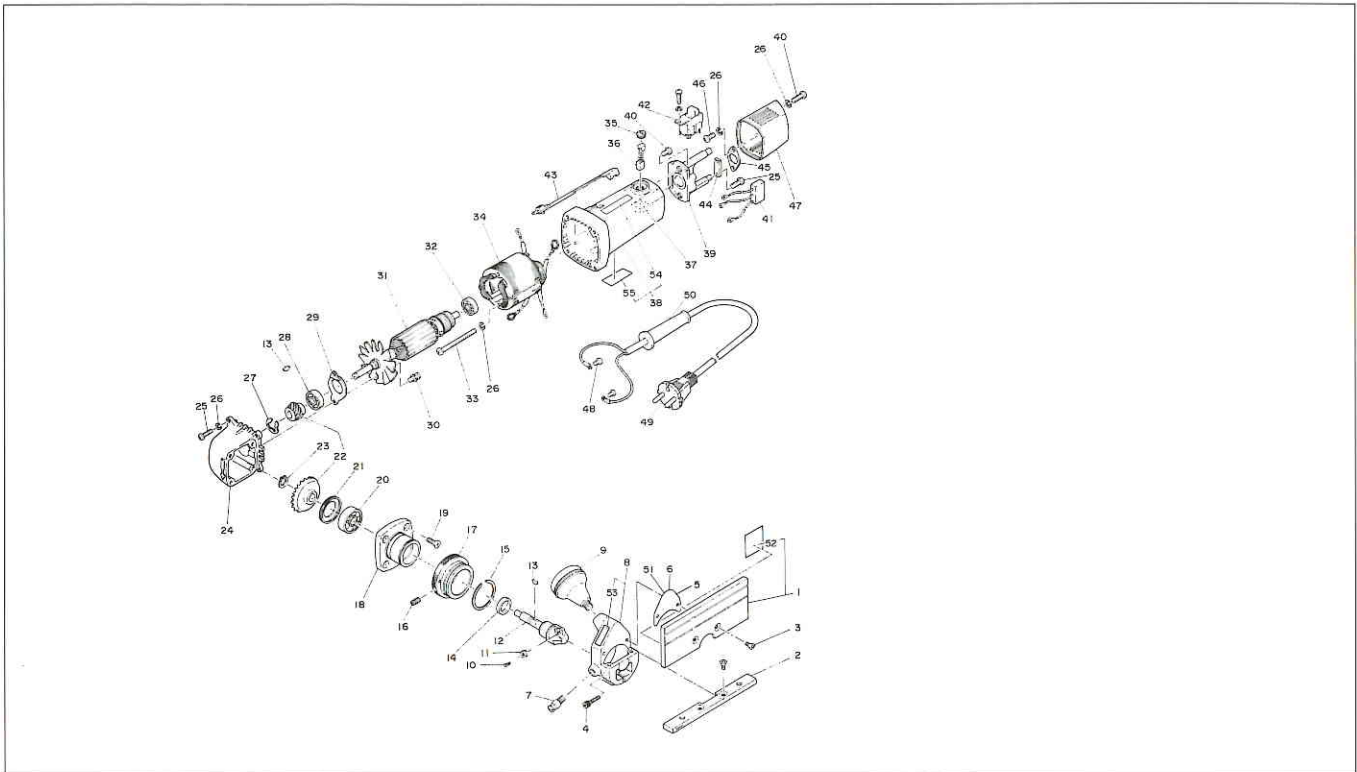

MINI BEVELER MB-03A ASSEMBLY AND PARTS LIST

The part numbers with () are included in the Ass'y parts written above them.

No.	Part No.	Part Name	Q'ty	Price
1	TB02037	Plate A Ass'y	1 set	
52	(TP16975)	Label Caution	1	
2	TQ00213	Plate B	1	
3	TQ00214	Hex. Screw 5×12	4	
4	TP02863	Hex. Bolt 5×20	1	
5	TP17355	Spacer 0.1	1	
6	TP17356	Spacer 0.2	1	
7	TA9A583	Stopper Ass'y	1 set	
8	TB02042	Head Sub Ass'y A	1 set	
53	(TP16361)	Label Caution	1	
9	TA93017	Knob Ass'y	1 set	
10	TP16968	Tip Setting Screw	1	
11	TP17354	Tip 9.525 sq. R2	1	
12	TQ00824	Cutter Spindle	1	
13	TP03755	Woodruff Key 2.5×10	2	
14	TP16195	Dust Seal	1	
15	TP16969	Retaining Ring WR-35	1	
16	TP04827	Hex. Screw 6×10	1	
17	TP16962	Eccentric Ring	1	
18	TP17588	Bearing Case	1	
19	TP00112	⊕ Screw 4×10	4	
20	TP01913	Ball Bearing 6000ZZ	1	
21	TP17587	Bearing Set Screw	1	
22	TB01097	Pinion Gear Ass'y	1 set	
23	TP04595	Retaining Ring C-10	1	
24	TB00609	Gear Case Sub Ass'y	1	
25	TP16208	⊕ Tapping Screw 4×16	6	
26	TP04234	Spring Washer M4	10	
27	TQ00422	Bowed E Ring BETW-6	1	
28	TP11779	Ball Bearing 629DD	1	
29	TP16252	Bearing Supporter	1	
30	TP11245	⊕ Screw 4×10	2	
31	TA99913	Rotor Sub Ass'y (100~110V)	1 set	
31	TA9A446	Rotor Sub Ass'y (230V)	1 set	
32	TP16251	Ball Bearing 627ZZ	1	
33	TP16254	⊕ Screw 4×60	2	