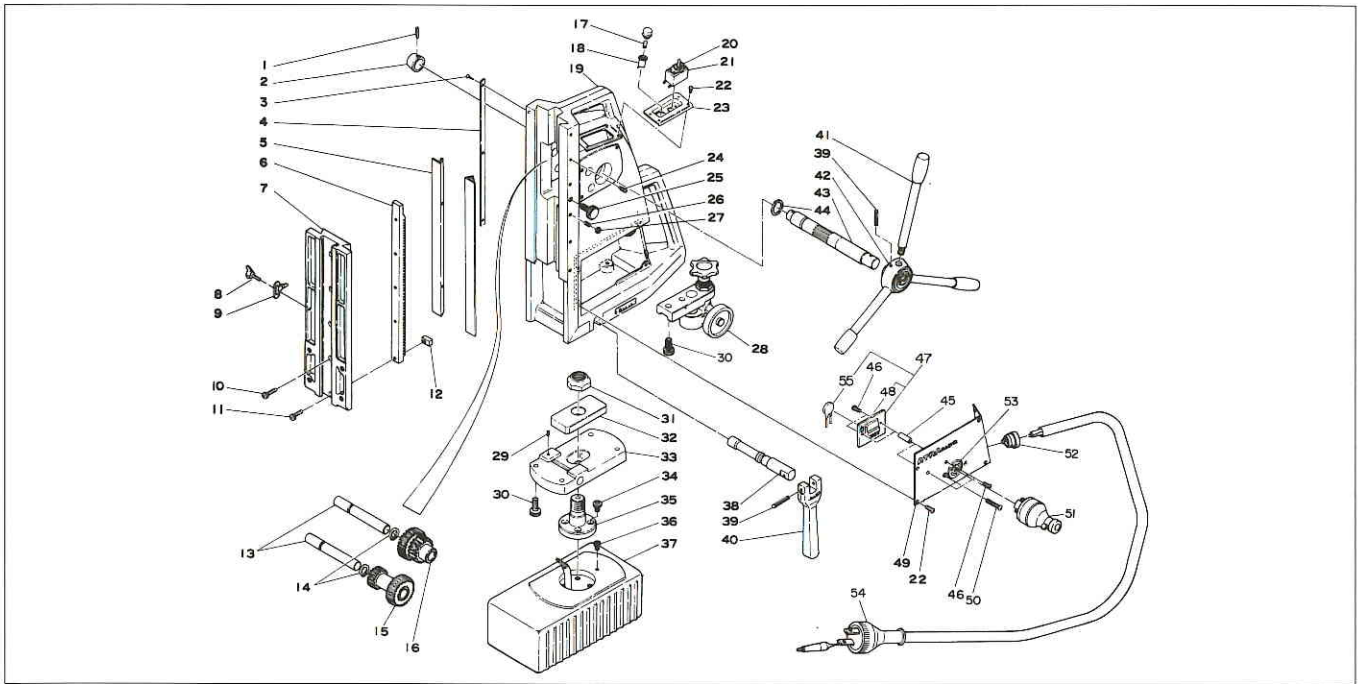

ATRA MASTER M-450 ASSEMBLY AND PARTS LIST

The parts numbers with () are included in the Ass'y parts written above them.

No.	Part No.	Part Name	Q'ty	Price
1	TP03261	Spring Pin 4X26	1	
2	TP02575	Cap	1	
3	TP05136	Rivet #2	3	
4	TP06511	Scale Plate	1	
5	TP13832	Slide Plate	2	
6	TP05091	Rack	1	
7	TP06505	Slide Board	1	
8	TP12245	Wing Bolt 4X6	1	
9	TP02611	Indicator	1	
10	TP08646	Hex. Socket Head Cap Screw 5X14	4	
11	TP02863	Hex. Socket Head Cap Screw 5X20	1	
12	TP02861	Stopper	1	
13	TP02567	Gear Shaft	2	
14	TP02570	Retaining Ring E-140	2	
15	TP06525	Spur Gear A	1	
16	TP06526	Spur Gear B	1	
17	TP00053	Neon Lamp	1	
18	TP00271	Lamp Holder MP-020	1	
19	TA93429	Body Sub Ass'y	1 set	
20	TP00076	Switch Nameplate	1	
21	TP00054	Switch ET115A12	1	
22	TP02618	Cross-Recessed Pan Head Screw 4X8	10	
23	TP06520	Switch Base-Panal	1	
24	TP04519	Hex. Socket Set Screw 5X18	4	
25	TP02931	Setscrew	1	
26	TP02937	Hex. Socket Set Screw 5X20	6	
27	TP02936	Hex. Nut M5	6	
28	TA94059	Stabilizer Ass'y	1 set	
29	TP02603	Hex. Socket Set Screw 4X10	1	
30	TP00045	Hex. Socket Head Cap Screw 8X25	6	
31	TP12183	Hex. Nut M22X1.5	1	
32	TP06509	Lock Plate	1	

No.	Part No.	Part Name	Q'ty	Price
33	TP02598	Pole Plate	1	
34	TP02601	Hex. Socket Cap Screw 8X10	4	
35	TP12184	Radial Shaft	1	
36	TP00200	Hex. Socket Head Cap Screw 5X8	1	
37	TA93874	Magnet Sub Ass'y	1 set	
38	TP02604	Cam Shaft	1	
39	TP09853	Spring Pin 5X34 Double	2	
40	TP00041	Lock Handle	1	
41	TP00118	Feed Handle	3	
42	TP02572	Handle Boss	1	
43	TP02571	Pinion Shaft	1	
44	TP02578	Retaining Ring CE-22	1	
45	TQ01511	Spacer P-129	2	
46	TP12819	Cross-Recessed Pan Head Screw 4X6	4	
47	TB01398	Printed Circuit Ass'y	1 set	
48	TP04724	Resistor 390kΩ 1/4W	1	
49	TP00836	Circuit Board	1	
50	TP00153	Cross-Recessed Pan Head Screw 3X12	2	
51	TP00152	Twist Lock Concent Plug	1	
52	TP01757	Cord Stopper SR-7P-2	1	
53	TP00151	Twist Lock Concent Socket	1	
54	TA97433	Cabtyre Cord Ass'y	1 set	
55	TQ01995	Varistor	1	