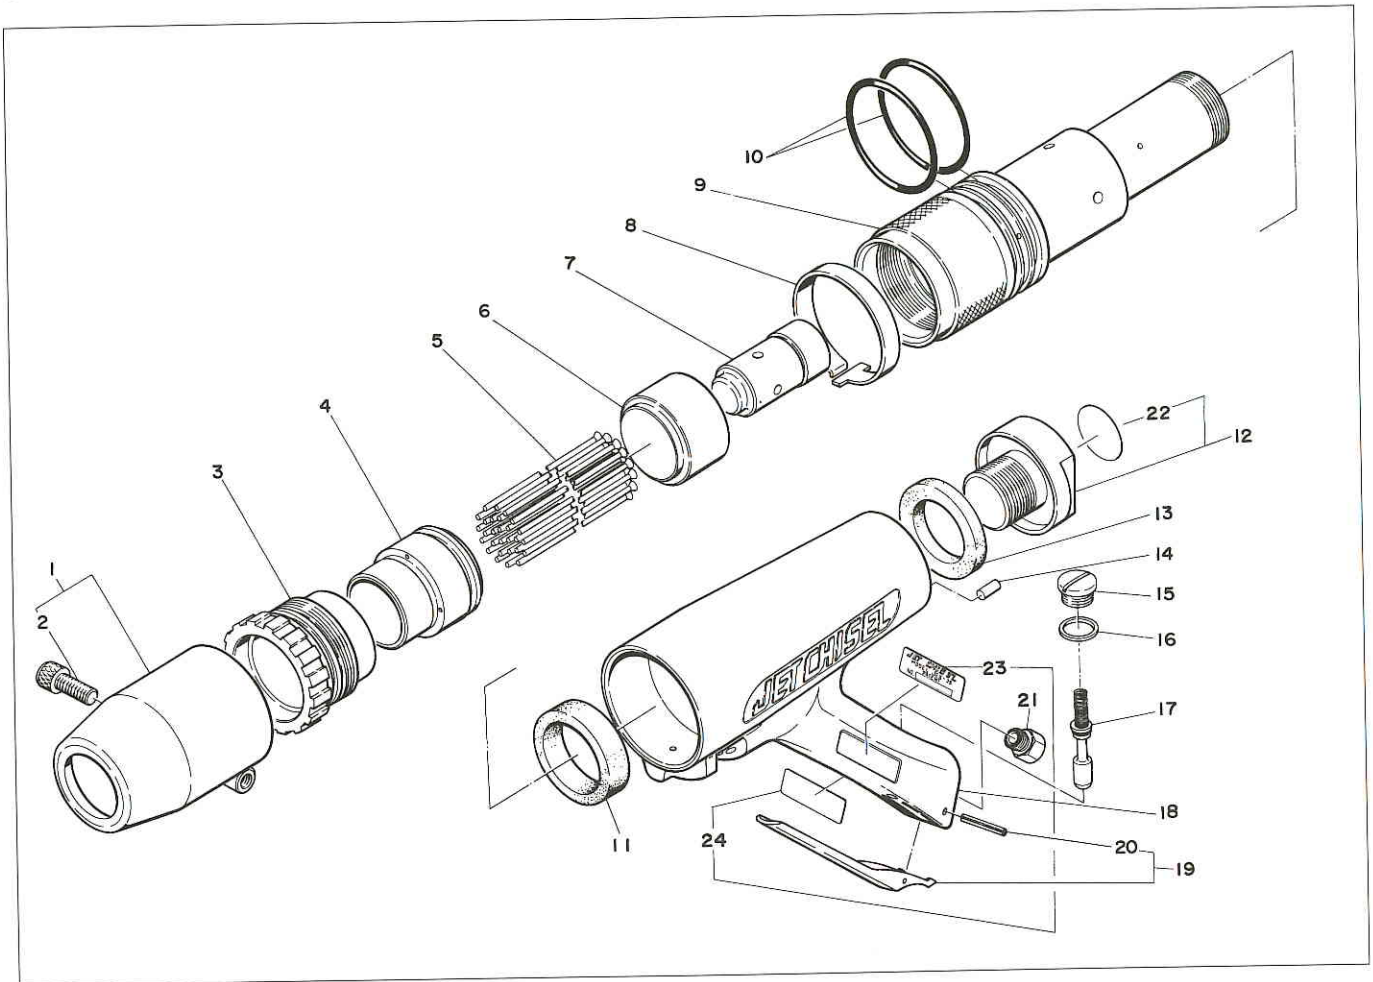

# JET CHISEL JEX-28 ASSEMBLY AND PARTS LIST

The parts numbers with ( ) are included in the Ass'y parts written above them.

No.	Part No.	Part Name	Q'ty	Price
1	TA93365	Round Needle Guide Ass'y	1 set	
2	(TP00045)	Hex. Socket Head Bolt 8×25	1	
3	TP01464	Lock Ring	1	
4	TP01461	Needle Supporter $\phi$ 3	1	
5	—	Needle $\phi$ 3×180 mm	28	
6	TP00399	Throttle Anvil	1	
7	TP00395	Piston	1	
8	TP01466	Lock Band	1	
9	TP01463	Cylinder	1	
10	TP11993	O-Ring	2	
11	TP01474	Front Washer	1	
12	TA90452	Rear Bolt Ass'y	1 set	
22	(TP01480)	Name Plate	1	
13	TP01475	Rear Washer	1	
14	TP01478	Cylinder Lock Pin	1	

No.	Part No.	Part Name	Q'ty	Price
15	TP00389	Valve Cap	1	
16	TP00388	Valve Packing	1	
17	TA90037	Throttle Valve Ass'y	1 set	
18	TB01595	Housing Sub Ass'y	1 set	
23	(TP01471)	Name Plate JEX-28	1	
24	(TQ02207)	Warning Label CE Mark	1	
19	TB00427	Throttle Lever Ass'y	1 set	
20	(TQ00563)	Spring Pin 3×20	1	
21	TQ02349	Bushing M16×PT3/8	1	

## ACCESSORIES

	TP00170	Hex. Wrench Key 6	1	
	—	Needle $\phi$ 4×180 mm	14	
	TP01462	Needle Supporter $\phi$ 4	1	
	TP16451	Instruction Manual	1	
	TQ02350	Bushing PT3/8×NPT3/8	1	
	TQ03262	Hose Nipple PT3/8×3/8	1	