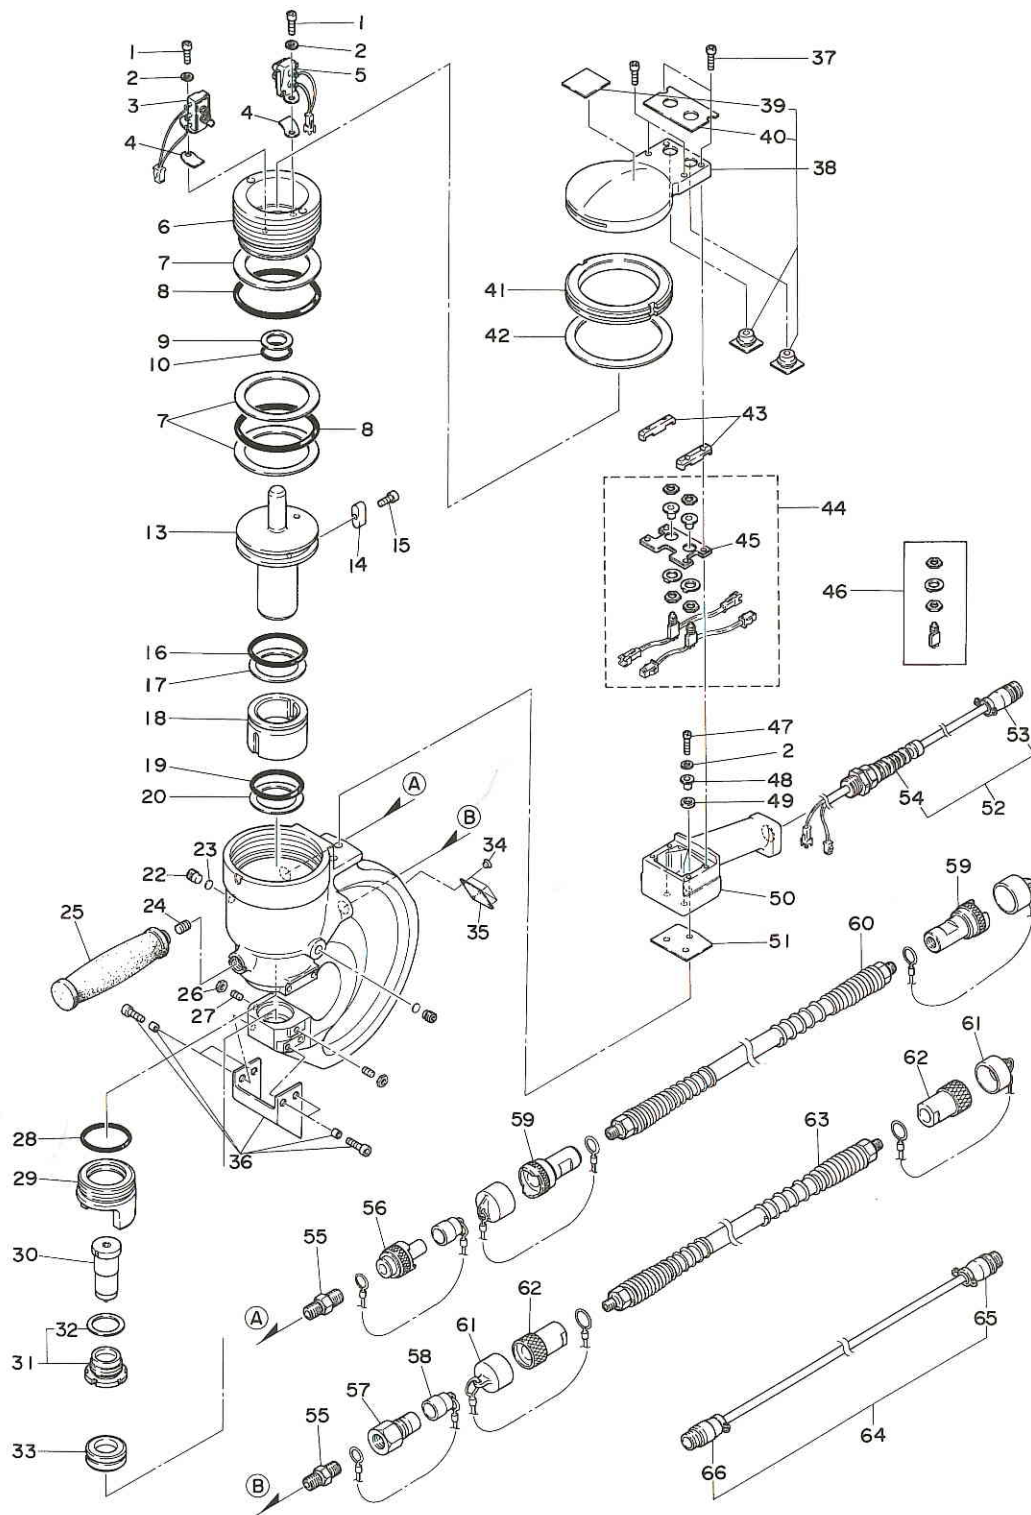

SELFER ACE HS07-1624, HS11-1624 ASSEMBLY

SELFER ACE HS07-1624, HS11-1624 PARTS LIST

The parts numbers with () are included in the Ass'y parts written above them.

No.	Part No.	Part Name	Q'ty	Price
1	TP01644	Hex. Socket Head Cap Screw 6×12	2	
2	TP00629	Spring Washer M6	5	
3	TB02278	Limit Switch Lower End Ass'y	1 set	
4	(TQ02047) (TQ02048)	Sim 1.0 (for Adjustment) Sim 0.5 (for Adjustment)		
5	TB02277	Limit Switch Upper End Ass'y	1 set	
6	TQ02014	Cap	1	
7	TQ02015	Back-up Ring P-85 T3	3	
8	TQ02011	O-Ring P-85 PUR	2	
9	CP23977	Back-up Ring P-20 T2	1	
10	TQ02016	O-Ring P-20	1	
13	TQ02005	Ram	1	
14	TQ02006	Parallel Key 10×8×22	1	
15	TP06342	Hex. Socket Head Cap Screw 4×10	1	
16	TQ02002	O-Ring P-60 PUR	1	
17	TQ02003	Back-up Ring P-60 T2	1	
18	TQ01999	Bushing	1	
19	TQ02000	O-Ring P-45 PUR	1	
20	TQ02001	Back-up Ring P-45 T2	1	
22	TQ02054	Set Screw	2	
23	TQ02055	Copper Packing 10×15	2	
24	TQ02004	Hex. Socket Set Screw with Dog Point 8×16	1	
26	TQ01050	Small Hex. Nut M8	2	
27	TQ02304	Hex. Socket Set Screw with Cone Point 8×20	2	
28	CP28124	O-Ring P-45	1	
29	TQ02043	Stripper	1	
30	TJ06676	D Punch 22	1	
31	TA99036	Lock Nut Ass'y	1 set	
32	(TP07009)	Urethane Washer 31×40×3.1	1	
33	TJ06677	D Die 22	1	
34	TP05136	Drive Rivet NO.2×4.8	4	
35	TQ03224	Plate Model Number (HS07-1624)	1	
35	TQ03226	Plate Model Number (HS11-1624)	1	
37	TP04154	Hex. Socket Head Cap Screw 4×16	4	
38	TB02463	Head Cover Ass'y	1 set	
39	(TQ03223)	Label Warning	1	
40	(TQ03222)	Label Switch	1	
41	TQ02027	Lock Ring	1	
42	TQ02197	Folding washer	1	
43	TQ02051	Spacer	2	
44	TB02387	Switch Plate Ass'y	1 set	
45	(TB01924)	Switch Plate Sub Ass'y	1 set	