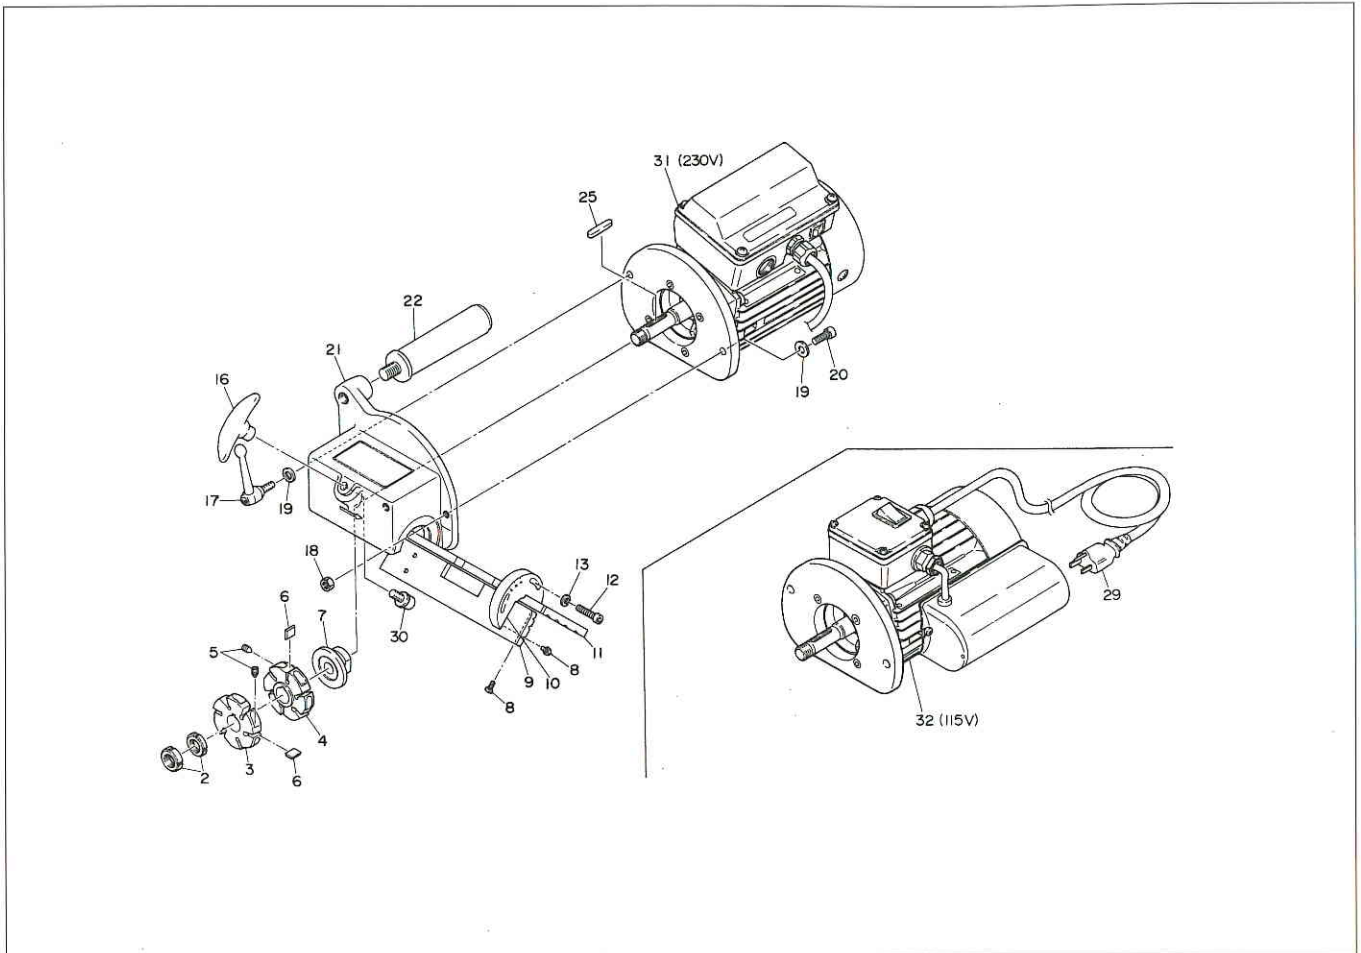

# HAND BEVELER HB-15B ASSEMBLY AND PARTS LIST

The part numbers with ( ) are included in the Ass'y parts written above them.

N3

No.	Part No.	Part Name	Q'ty	Price
2	TP04157	Nut for Roller Bearing AN03	2	
3	TA9A066	Tip Holder A Ass'y	1 set	
4	TA9A067	Tip Holder B Ass'y	1 set	
5	(TP04689)	Hex. Socket Head Set Screw 6X8	12	
6	TP16594	Tip 12.7 sq.	12	
7	TP16152	Adapter	1	
8	TQ00208	Hex. Socket Head Screw 6X12	8	
9	TQ00207	Plate C	1	
10	TP16124	Plate Guide	2	
11	TQ00205	Plate A	1	
12	TP06217	Hex. Socket Head Bolt 6X25	4	
13	TP00092	Plain Washer M6	4	
16	TA9A074	T-Handle Ass'y	1 set	
17	TP16159	Clamp Lever	1	
18	TP08584	Hex. Nut M8	1	
19	TP10978	Plain Washer M8	2	
20	TP07353	Hex. Socket Head Bolt 8X30	1	
21	TA99911	Body Sub Ass'y	1 set	
22	TA92089	Sub Handle Ass'y	1 set	
25	TP16151	Sunk Key 5X5X36	1	
29	TA9A757	Cabtyre Cable Ass'y	1 set	

## ACCESSORIES

No.	Part No.	Part Name	Q'ty	Price
30	TQ03353	Hex. Socket Head Cap Screw 10X30 with Spring Washer	1	
31	TB02203	Motor Ass'y (200-240V)	1 set	
32	TB02204	Motor Ass'y (110-120V)	1 set	
	TP16613	T Wrench Key 3	1	
	TP01939	Hex. Wrench Key 4	1	
	TP04004	Hex. Wrench Key 5	1	
	TP00170	Hex. Wrench Key 6	1	
	TP04309	Spaner 24X27	1	
	TP16410	Hook Spanner 25-28	1	
	TQ00206	Plate B	1	
	TA99834	Roller Bracket Ass'y	1 set	
	TP16600	Spacer A	1	
	TP16601	Spacer B	1	
	TA9A093	Tip 12.7 sq. (12 pcs. each/sheet)	1 set	
	TQ02984	Instruction Manual	1	

## OPTIONAL ACCESSORIES

	TA9A093	Tip 12.7 sq. (12 pcs. each/sheet)	1 set	
	TA9A728	Plate Ass'y for Pipe	1 set	