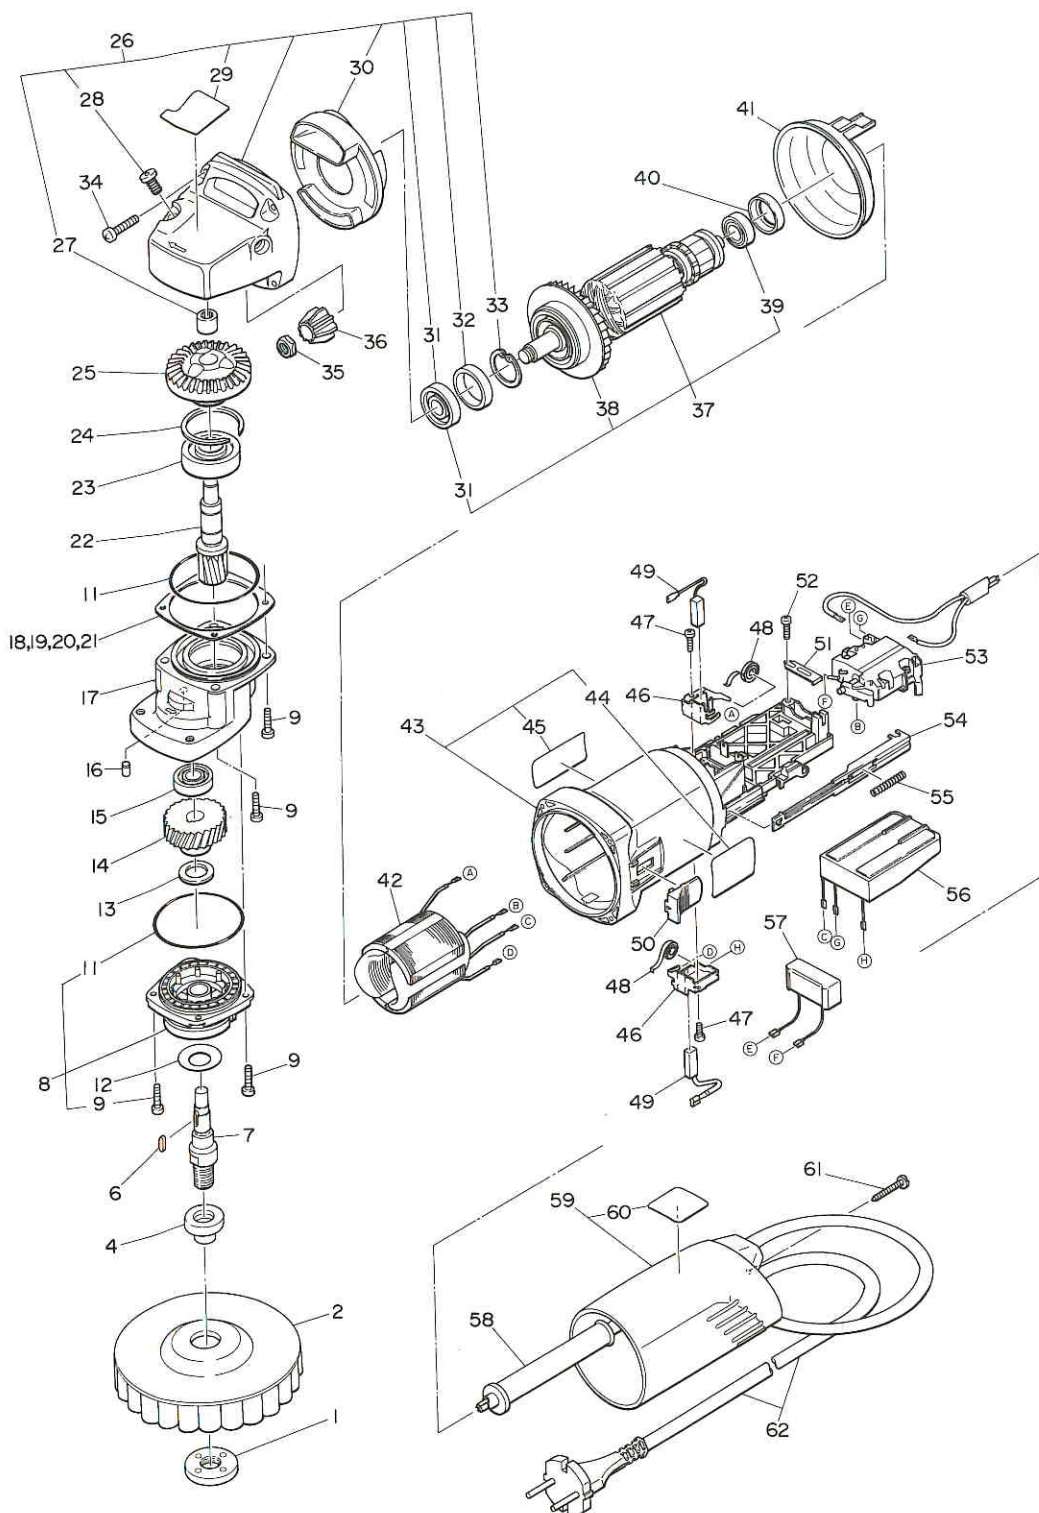

BRIGHTER EBT-100A ASSEMBLY

BRIGHTER EBT-100A PARTS LIST

The part numbers with () are included in the Ass'y parts written above them.

No.	Part No.	Part Name	Q'ty	Price
1	TP18482	Outer Flange	1	
2	TQ00458	Brighter Wheel # 120	1	
4	TP18481	Driving Flange	1	
6	TP10130	Sunk Key 3×3×10	1	
7	TP18167	Spindle	1	
8	TB03326	Bearing Case Ass'y B	1 set	
9	(TP03030)	Hex. Socket Head Cap Screw 4×12	8	
11	(TQ01578)	O-Ring 46×48×1	2	
12	TQ03796	Washer	1	
13	TQ03800	Spacer 10×18.5×1.2	1	
14	TP18166	Gear	1	
15	TP00468	Ball Bearing 608ZZ	1	
16	TP18171	Bush	1	
17	TQ03799	Gear Case Flange	1	
18	TQ03822	Spacer For Bearing Case 0.1mm	1	
19	TQ03823	Spacer For Bearing Case 0.15mm	1	
20	TQ03824	Spacer For Bearing Case 0.2mm	1	
21	TQ03825	Spacer For Bearing Case 0.3mm	1	
22	TQ03926	Gear Spindle	1	
23	TP16791	Ball Bearing 6201Lu/2A	1	
24	TQ03888	Retaining Internal Ring-Uniform Section AR-32	1	
25	TQ03797	Gear	1	
26	TB03321	Gear Case Ass'y A	1 set	
27	(TP16788)	Needle Bearing HK0808	1	
28	(TB03234)	Lock Button Ass'y	1 set	
29	(TQ03840)	Label Warning	1	
30	(TQ04210)	Air Deflector Ring	1	
31	(TQ04203)	Ball Bearing 608LU	1	
32	(TP16785)	Gum Ring A	1	
33	(TQ04214)	Retaining Ring	1	