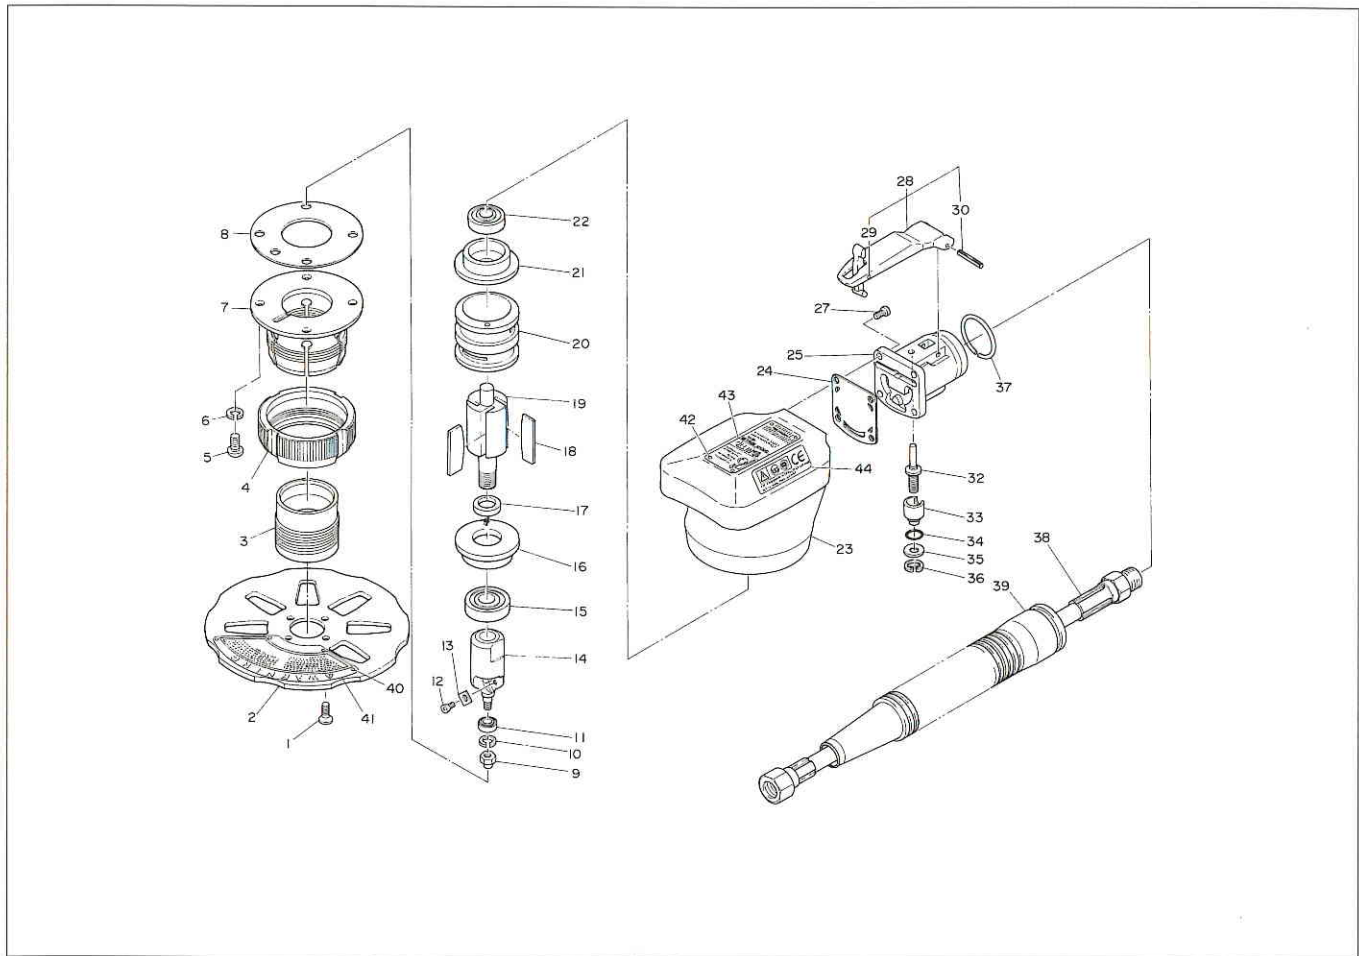

CIRCUIT BEVELER CB-02 ASSEMBLY AND PARTS LIST

The part numbers with () are included in the Ass'y parts written above them.

No.	Part No.	Part Name	Q'ty	Price
1	TP00112	Cross recessed countersunk Head Screw 4X10	4	
2	TB00668	Disk sub Ass'y	1set	
40	(TP17131)	Drive Screw 2X3.2	4	
41	(TQ00851)	Warning Plate	1	
3	TQ00629	Adjuster	1	
4	TQ00632	Lock Ring	1	
5	TP00511	Cross recessed Pan Head Screw 5X15	4	
6	TP00513	Spring Washer M5	4	
7	TQ00631	Housing Connector	1	
8	TQ00633	Packing	1	
9	TQ00627	Hex. Cap Nut M4	1	
10	TP04234	Spring Washer M4	1	
11	TQ00625	Ball Bearing L1150ZZ	1	
12	TQ00626	Tip Setting Screw	1	
13	TP16967	Tip 9.525 sq. <i>platte</i>	1	
14	TQ00624	Cutter spindle	1	
15	TP01913	Ball Bearing 6000ZZ	1	
16	TP01911	End Plate B	1	
17	TP01912	Distance collar	1	
18	TA9A212	Blade Ass'y (4 pcs.)	1 set	
19	TQ00623	Rotor	1	
20	TP10000	Cylinder	1	
21	TP01907	End Plate A	1	
22	TP00468	Ball Bearing 608ZZ	1	
23	TB01269	Housing Ass'y	1 set	
42	(TQ00658)	Drive Screw 1.85X3.2	4	

No.	Part No.	Part Name	Q'ty	Price
43	(TQ02321)	Name Plate CB-02 Exp.	1	
44	(TQ02207)	Warning Label CE Mark	1	
24	TP16050	Packing A	1	
25	TP16047	Value Body	1	
27	TP02638	Cross recessed Pan Head Screw 4X12	4	
28	TB01152	Throttle Lever Ass'y	1 set	
29	(TP05498)	Spring Pin 2X16	1	
30	(TP00460)	Spring Pin 3X22	1	
32	TA93070	Valve Stem Ass'y	1 set	
33	TP06325	Adjust Valve	1	
34	TP11997	O-Ring KS-7	1	
35	TP06326	Spacer 6X12X1.2	1	
36	TP03695	Retaining Ring C-12	1	
37	TP09153	Stop ring 0-27X2.6	1	
38	TA96867	Air Hose Sub Ass'y A 1/4	1 set	
39	TQ01664	Exhaust Hose	1	

ACCESSORIES

	TP02236	Bushing PT1/4XNPT1/4	1	
	TA9A639	Tip 9.525 sq.	1	
	TP16980	Spanner T-9F	1	
	TQ00636	Hook Spanner 58-62	1	
	TQ00637	Protective cap	1	
	TQ00638	Gauge	1	
	TQ00852	Instruction Manual	1	