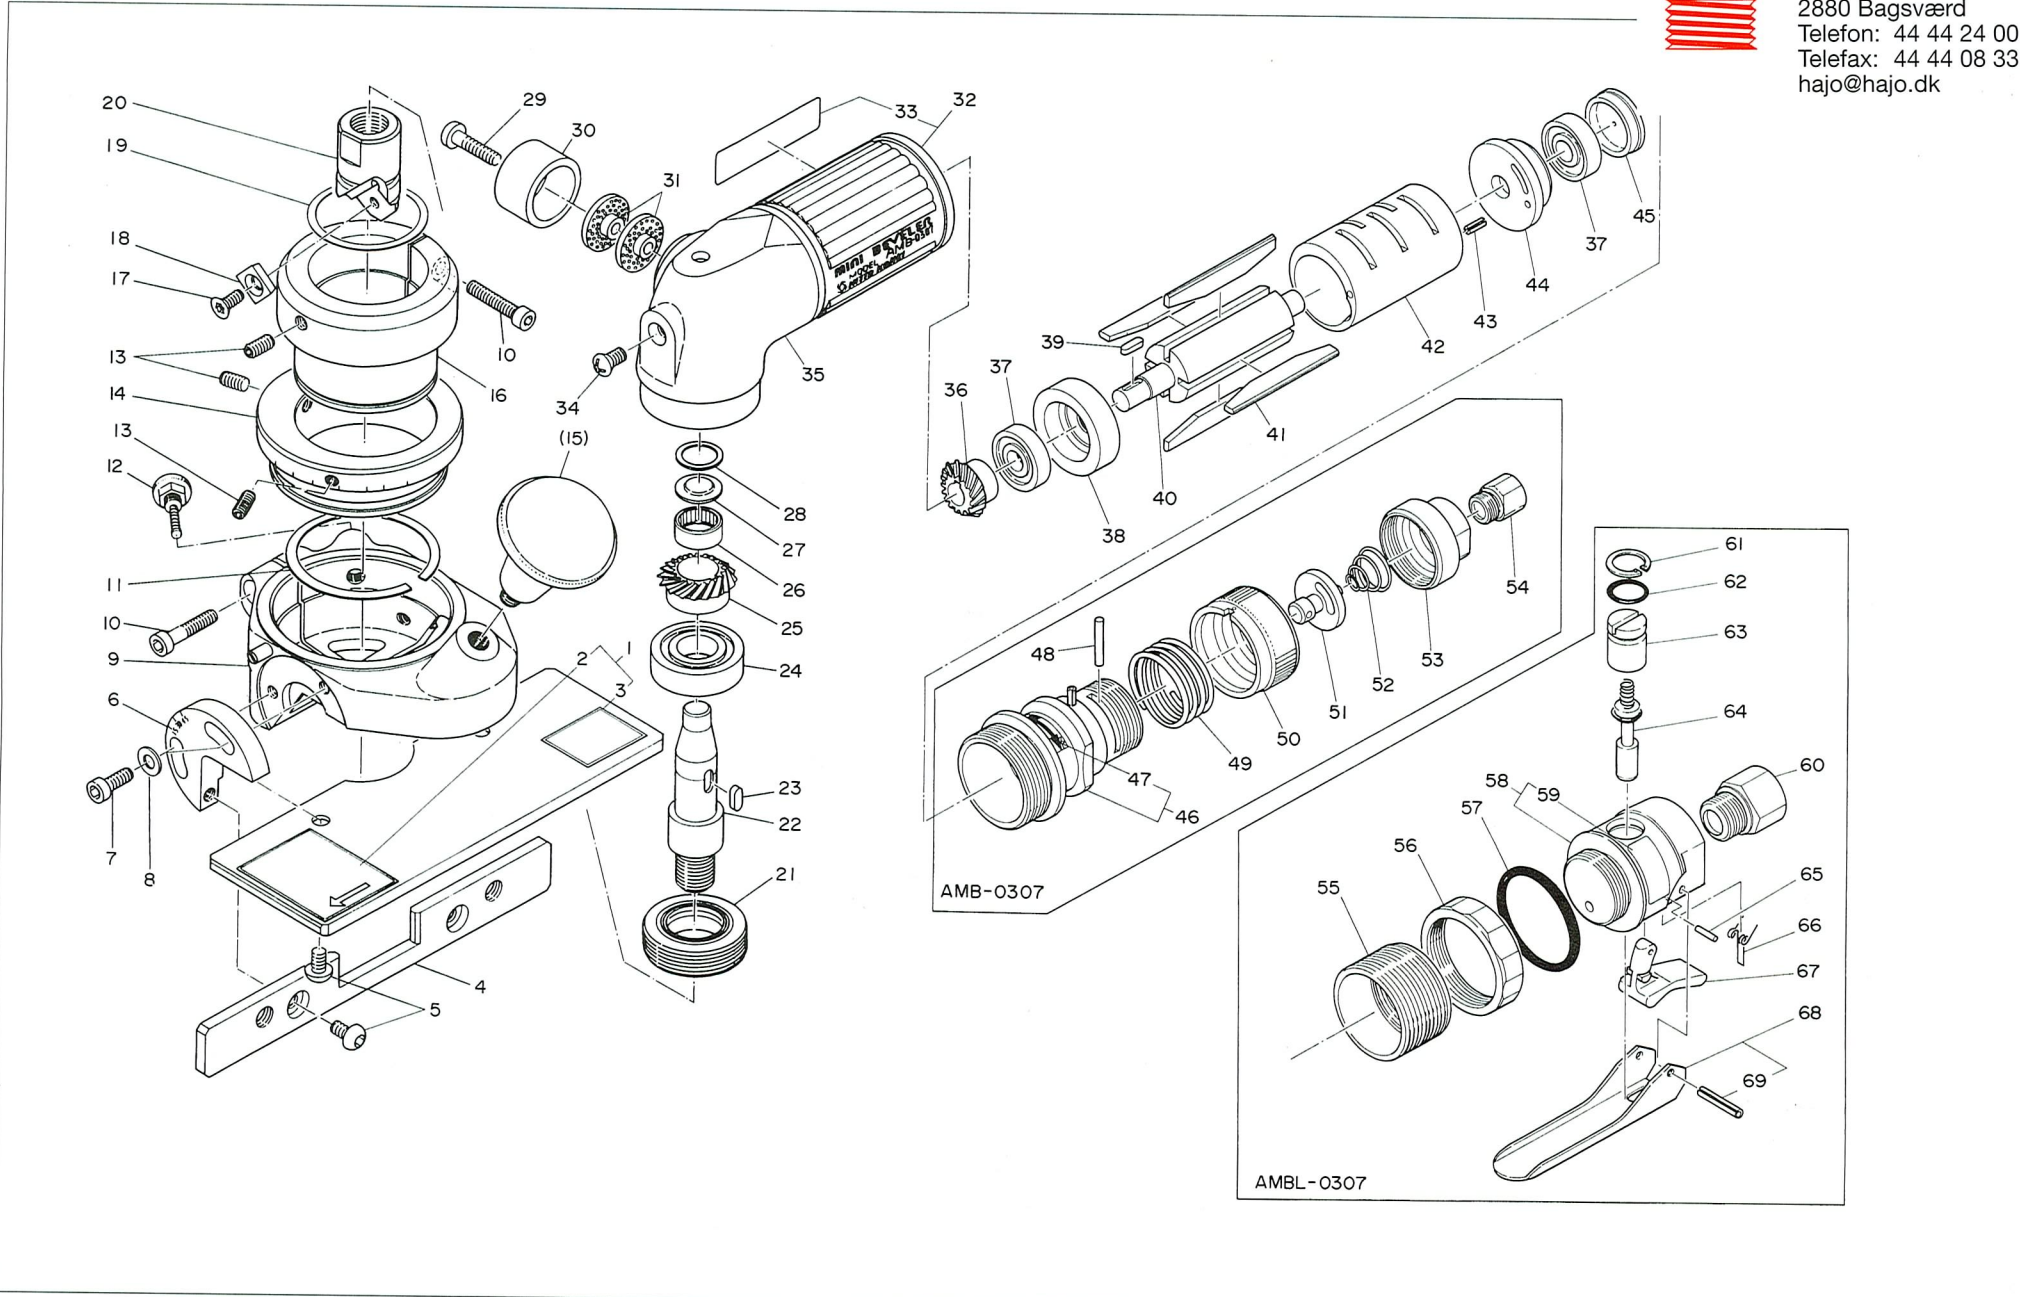

MINI BEVELER AMB-0307, AMBL-0307 ASSEMBLY

hans JØRGENSEN VÆRKTØJ A/S
Grusgraven 9
2880 Bagsværd
Telefon: 44 44 24 00
Telefax: 44 44 08 33
hajo@hajo.dk

MINI BEVELER AMB-0307, AMBL-0307 PARTS LIST

The part numbers with ( ) are included in the Ass'y parts written above them.

AMB-0307 PARTS LIST

No.	Part No.	Part Name	Q'ty	Price
1	TB01274	Plate A Ass'y	1 set	
2	(TP16975)	Label A (warning)	1	
3	(TQ01684)	Label B (beveling level)	1	
4	TQ00210	Plate B	1	
5	TQ00211	Hex. Socket Head Screw 5X8	4	
6	TP18065	Plate Guide	2	
7	TP02862	Hex. Socket Head Cap Screw 5X15	4	
8	TP02152	Plain Washer	4	
9	TA9A895	Head Sub Ass'y A	1 set	
10	TP08013	Hex. Socket Head Cap Screw 5X25	2	
11	TP18056	Concentric Snap Ring	1	
12	TA9A583	Stopper Ass'y	1 set	
13	TP04827	Hex. Socket Set Screw with Flat Point 6X10	3	
14	TP18055	Eccentric Ring	1	
16	TQ00142	Aux. Ring	1	
17	TQ01629	Indexable Insert Set Screw 4X7	1	
18	TQ01628	Indexable Insert with Hole 12.7	1	
19	TQ00139	Spacer 38.5X43.8X0.05 (for adjustment)		
	TQ00140	Spacer 38.5X43.8X0.1 (for adjustment)		
	TQ00141	Spacer 38.5X43.8X0.2 (for adjustment)		
	TQ00298	Spacer 38.5X43.8X0.3 (for adjustment)		
20	TQ01630	Holder	1	
21	TA98634	Bearing Set Screw Ass'y	1 set	
22	TQ00954	Spindle	1	
23	TP00502	Sunk Key 4X4X9.5	1	
24	TP01609	Ball Bearing 6202ZZ	1	
25	TP14036	Gear	1	
26	TQ00955	Needle Roller Bearing TA1010Z	1	
27	TP10100	Bearing Cover	1	
28	TP10826	Packing	1	
29	LP08450	Pan Head Screw 5X25	1	
30	TP14041	Exhaust Cover	1	
31	TP14040	Silencer Plate	2	

AMBL-0307 PARTS LIST

No.	Part No.	Part Name	Q'ty	Price
32	TB01273	Grip Tube Ass'y	1 set	
33	(TP14343)	Name Plate	1	
34	TP06715	Countersunk Flat Head Screw 5X8	1	
35	TQ00144	Housing	1	
36	TP14030	Pinion	1	
37	TP10133	Ball Bearing 609ZZ	2	
38	TP14034	End Plate B	1	
39	TP10130	Sunk Key 3X3X10	1	
40	TP14033	Rotor	1	
41	TA9A294	Blade Ass'y (4 pcs.)	1 set	
42	TP14031	Cylinder	1	
43	TP04061	Spring Pin 3X6	1	
44	TP10137	End Plate A	1	
45	TP15131	Cap	1	
46	TA98314	Valve Holder Sub Ass'y A	1 set	
47	(TP13542)	Label Switch	1	
48	TP00547	Valve Pin 3X20	1	
49	TP13541	Spring 1.2X29.4X25	1	
50	TP13540	Valve Ring	1	
51	TA98988	Feed Valve Ass'y	1 set	
52	TP00520	Valve Spring	1	
53	TP11797	Connection	1	
54	TP00857	Bushing M16XPT1/4	1	

No.	Part No.	Part Name	Q'ty	Price
32	TB02547	Grip Tube Ass'y	1 set	
33	(TQ03357)	Label Warning	1	
55	TP17446	Adapter	1	
56	TP17452	Lock Ring	1	
57	TP17445	O-Ring S-35.5	1	
58	TB02555	Valve Body Ass'y	1 set	
59	(TQ02207)	Label CE Mark	1	
60	TQ02349	Bushing M16XPT3/8	1	
61	TP03473	Retaining Ring C-14	1	
62	TP11992	O-Ring KS-9	1	
63	TP04394	Adjust Valve	1	
64	TA96334	Throttle Valve Ass'y	1 set	
65	TP09434	Spring Pin 2X12	1	
66	TP14340	Torsion Coil Spring	1	
67	TQ14339	Lock Lever	1	
68	TA96253	Throttle Lever Ass'y	1 set	
69	(TP01921)	Spring Pin 3X18	1	

ACCESSORIES

No.	Part No.	Part Name	Q'ty	Price
15	TA93017	Knob Ass'y	1 set	
	TP01939	Hex. Socket Screw Key 4	1	
	TQ01628	Indexable Insert with Hole 12.7	1	
	TP04696	Hex. Socket Screw Key 3	1	
	TP08584	Hex. Nut M8	2	
	TP17133	Hex. Socket Set Screw 8X25 Special	2	
	TP18071	Spanner T-15F	1	
	TP02236	Bushing PT1/4XNPT1/4 (AMB-0307)	1	
	TQ02350	Bushing PT3/8XNPT3/8 (AMBL-0307)	1	
	TQ01635	Instruction Manual	1